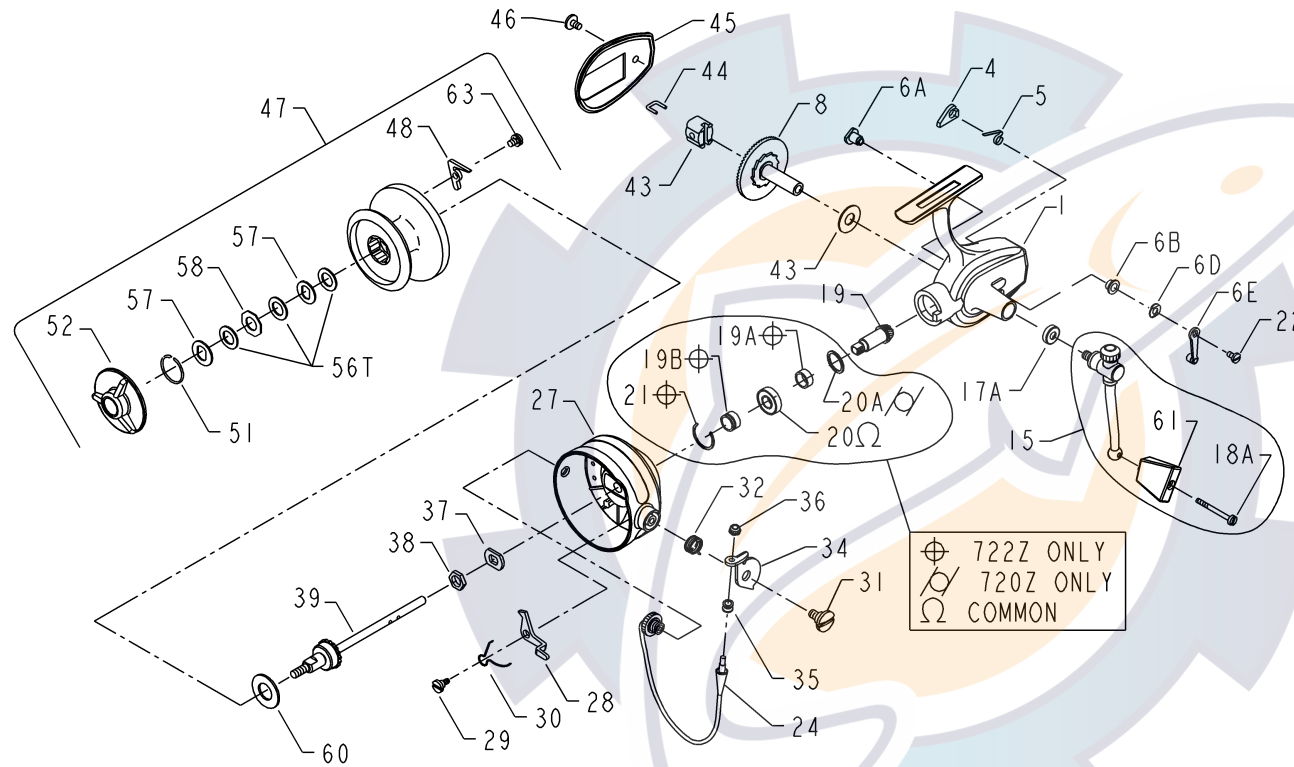

## PARTS LIST FOR MODELS 720Z AND 722Z

KEY NO.	DESCRIPTION	PART NO.
1	Housing w/Bushing	001 720Z
*	*Housing w/Bushing	*001 722Z
4	Dog	004 720
5	Dog Spring	005 720
6A	Eccentric	006A720
6B	Eccentric Liner	006B720Z
6D	Eccentric Spring	006D720
6E	Eccentric Lever	006E710
8	Main Gear w/Ratchet	008 720
*	*Main Gear w/Ratchet	*008 722
12	Crosswind Screw	012 722
15	Handle Assembly (Complete)	015 720Z
*	*Handle Assembly (Complete)	*015 722Z
17A	Handle Cover Washer	017A720Z
18A	Handle Screw	018A720Z
19	Pinion Gear	019 720
*	*Pinion Gear	*019 722
19A	Gear End Spacer (722Z only)	019A722
19B	Rotor End Spacer (722Z only)	019B722
20	Pinion Bearing	020 720
*	*Pinion Bearing	*020 722
20A	Pinion Thrust Washer (720Z only)	020A720
21	Bearing Retainer (722Z only)	021 722
22	Eccentric Screw	022 109
24	Bail Wire	024 720
27	Rotor Cup	027 720Z
*	*Rotor Cup	*027 722Z
28	Bail Release Arm	028 720
29	Bail Release Arm	029 720
30	Arm Release Spring	030 720
31	Bail Screw	031 710
32	Bail Spring	032 720
34	Bail Arm	034 720
35	Line Roller	035 720
36	Bail Lock Nut	036 700
37	Rotor Cup Washer	037 720
38	Rotor Cup Nut	038 720
39	Spool Shaft Assembly	039 720
43	Crosswind Block	043 720
44	Crosswind Connector	044 720
45	Housing Plate	045 720Z
*	*Housing Plate	*045 722Z
46	Housing Plate Screw	046 720
47	Spool Assembly (Complete)	047 720Z
*	*Spool Assembly (Complete)	*047 722Z
48	Click Tongue	048 720
51	Retaining Spring	051 710
52	Drag Knob	052 720Z
56T	Drag Washer (Teflon®)	056 710
57	Metal Slot Washer	057 720
58	Metal Washer (Octagon)	058 720
60	Rear Drag Washer	060 712
61	Handle Knob	061 720Z
63	Click Screw	63 349

\* Not Shown